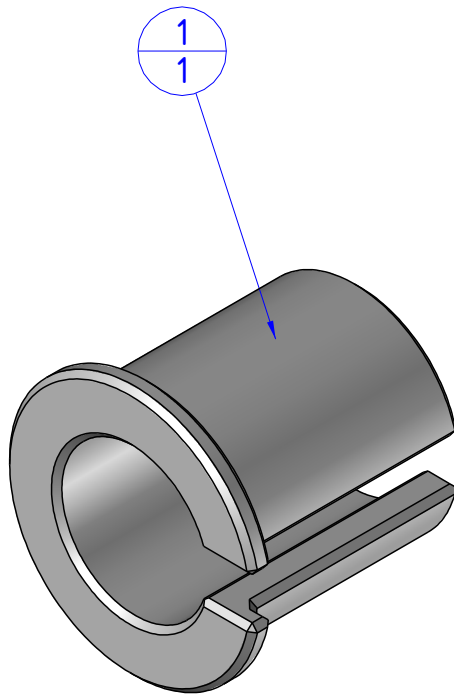

THE PROPERTY OF THE DRAWING IS ESTABLISHED BY LAW. IT IS FORBIDDEN TO PRODUCE OR SHOW IT TO THIRD PART. WITHOUT A WRITTEN AGREEMENT.

Item	Name	Qty.
1	RID.2014	1

Format A4 UNI 936-76	GENERAL TOLERANCE	DESCRIPTION	DESIGNED FROM	REVIEW
	UNI - ISO 2768	CA.RID.2014	FP SERVICES	A
	CLASSE f		DATE	WEIGHT
			25/06/2018	0,009kg
			CODE	CA.RID.2014