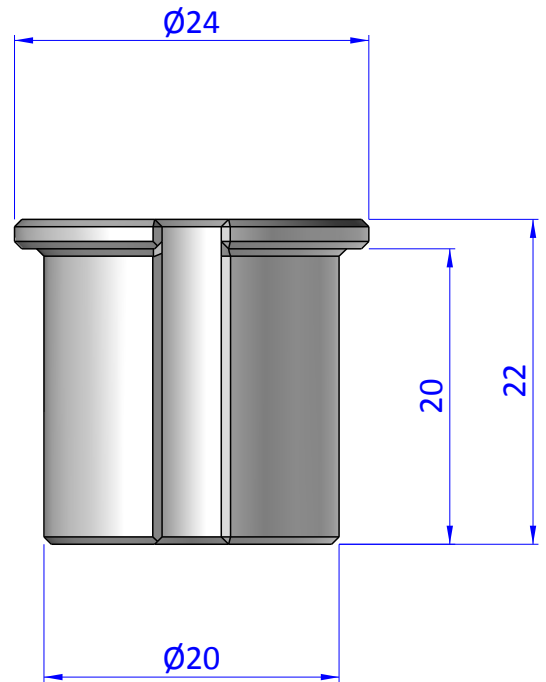

THE PROPERTY OF THE DRAWING IS ESTABLISHED BY LAW. IT IS FORBIDDEN TO PRODUCE OR SHOW IT TO THIRD PART. WITHOUT A WRITTEN AGREEMENT.

Item	Name	Qty.
1	RID.2014	1

Format A4 UNI 936-76	GENERAL TOLERANCE	DESCRIPTION	DESIGNED FROM	REVIEW
	UNI - ISO 2768	CA.RID.2014	FP SERVICES	A
	CLASSE f		DATE	WEIGHT
			25/06/2018	0,009kg
			CODE	CA.RID.2014