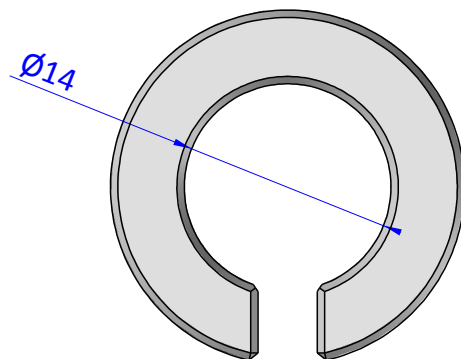

THE PROPERTY OF THE DRAWING IS ESTABLISHED BY LAW. IT IS FORBIDDEN TO PRODUCE OR SHOW IT TO THIRD PART. WITHOUT A WRITTEN AGREEMENT.

Item	Name	Qty.
1	RID.2014	1

Format A4 UNI 936-76	GENERAL TOLERANCE	DESCRIPTION	DESIGNED FROM	REVIEW
	UNI - ISO 2768	CA.RID.2014	FP SERVICES	A
	CLASSE f		DATE	WEIGHT
			25/06/2018	0,009kg
			CODE	CA.RID.2014